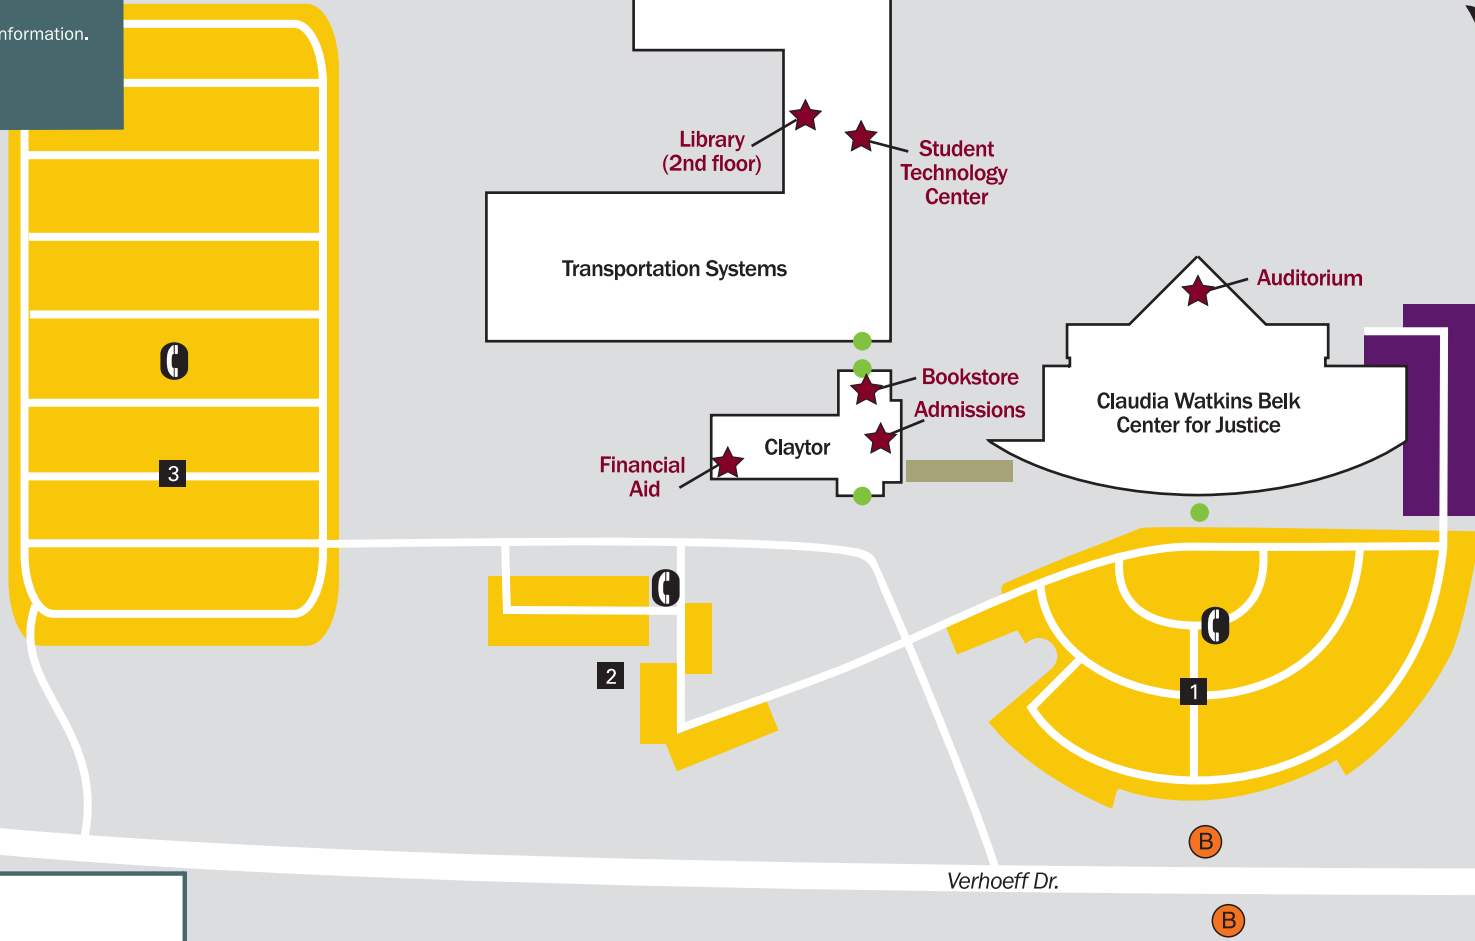

Merancas Campus

11930 Verhoeff Drive
 Huntersville, NC 28078
 cpcc.edu • 704.330.4100

NOTE: Information on this map is subject to change.
 For the latest map version, please visit cpcc.edu.

Download the CPCC App for all the latest information.

LEGEND

- Bus Stop
- Security Emergency Phone

- Handicapped-Accessible Building Entrance
- Points of Interest

- Public Assembly
- Parking (1, 2, and 3)

- Basic Law Enforcement Training parking
 Parking lots are open only during business hours
- All parking areas include handicapped parking.