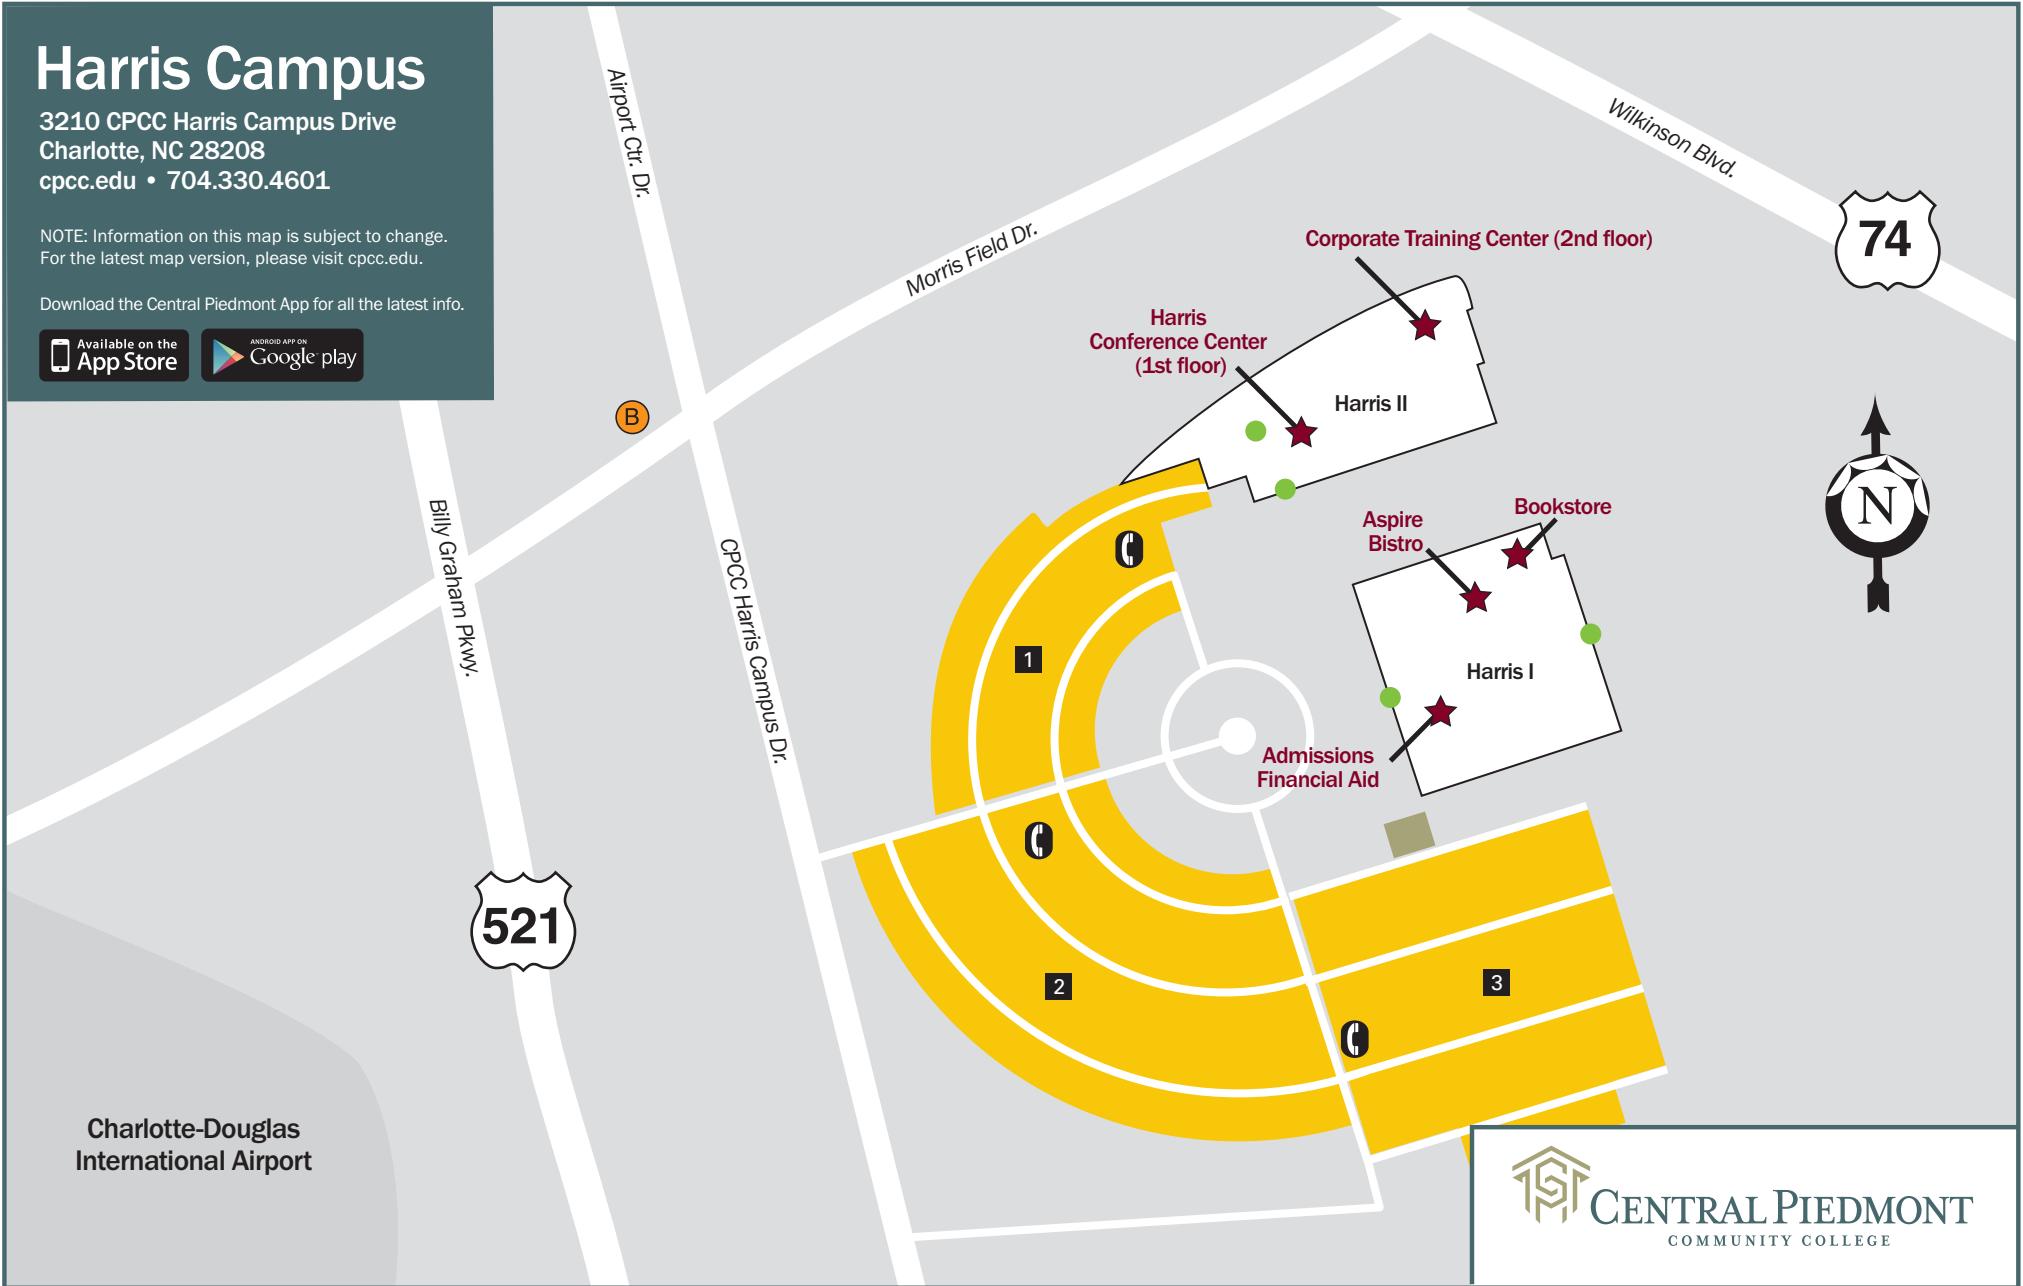

Charlotte-Douglas International Airport

LEGEND

- Bus Stop
- Security Emergency Phone

- Handicapped-Accessible Building Entrance
- Points of Interest

- Public Assembly
- Parking (1, 2, and 3)

Parking garage in Lot 1
 Parking lots are open only during business hours

All parking areas include handicapped parking.